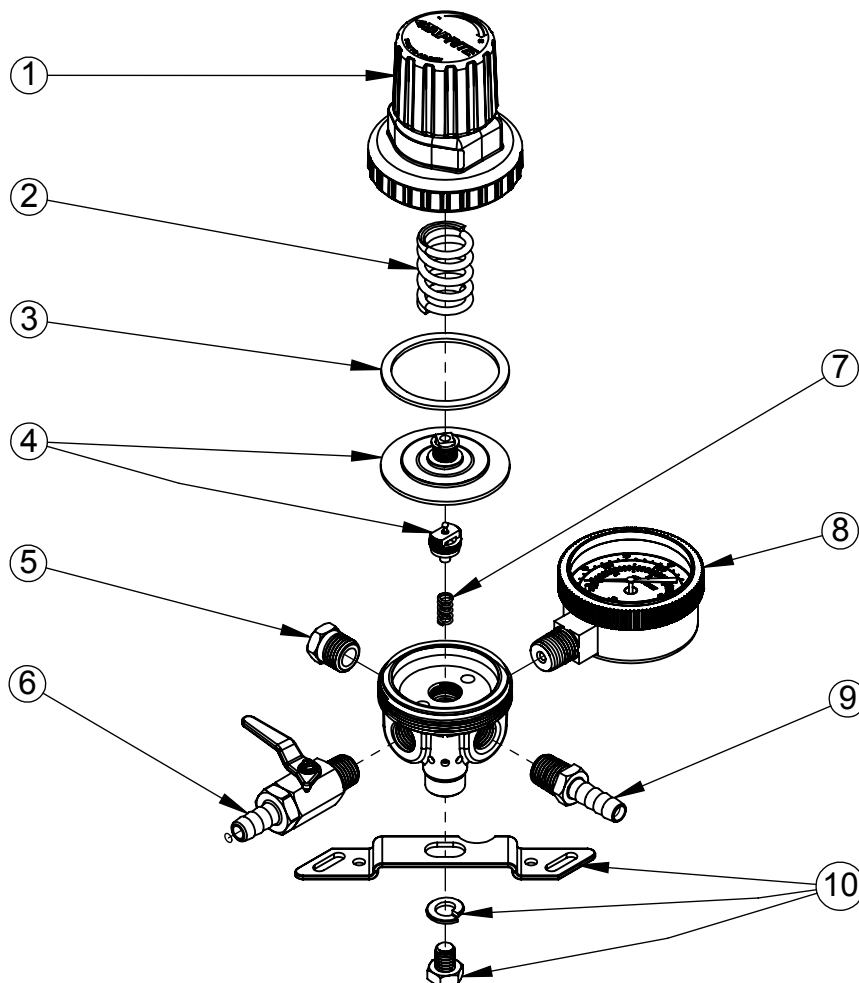

# T1661ST REGULATOR ASSEMBLY

## PARTS BREAKDOWN

<u>ITEM</u>	<u>PART NO</u>	<u>DESCRIPTION</u>
1.	740-601	-POLY BONNET ASSEMBLY, GOLD CAP
2.	***	-LOW PRESSURE DIAPHRAGM SPRING
3.	***	-DIAPHRAGM/BONNET GASKET
4.	7740-15	-DIAPHRAGM REPAIR KIT - 2" BALL/SOCKET TYPE DIAPHRAGM, CAPSULE, AND FLAT SEAL
5.	665U	-PLUG, HEX HEAD
6.	1600	-5/16" BARB, SHUT-OFF
7.	***	-CAPSULE SPRING
8.	624	-60 PSI GAUGE
9.	617BN	-5/16" BARB FITTING
10.	43-0006-00	-METAL BRACKET KIT

\*\*\* NOT NORMALLY REPLACED WHEN REPAIRING REGULATOR