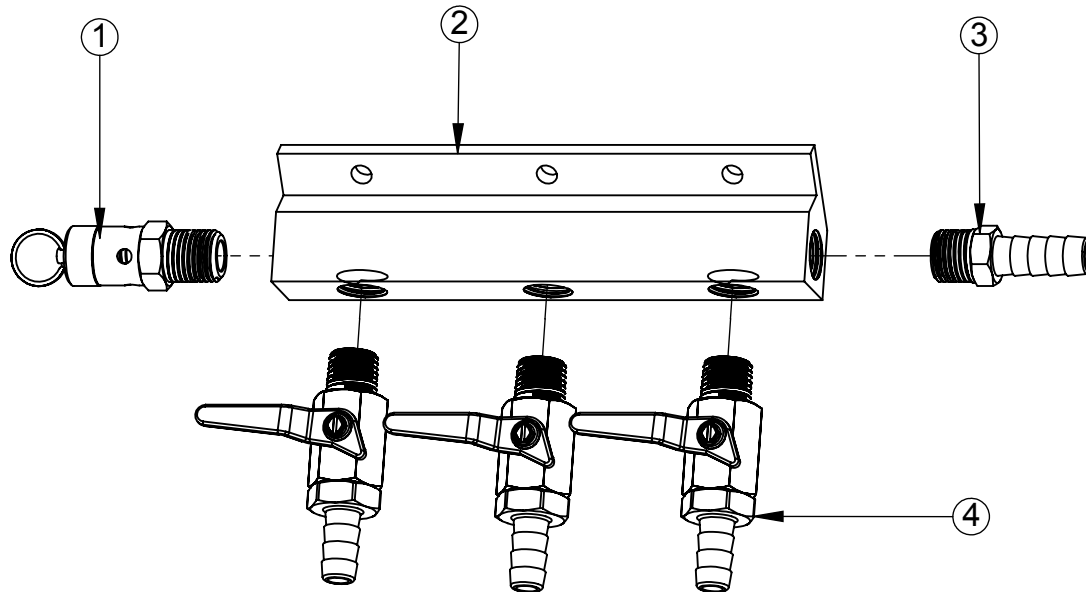

# 1743S

## MANIFOLD 3-WAY W/SAFETY

PARTS BREAKDOWN

<u>ITEM NO:</u>	<u>PART NO:</u>	<u>DESCRIPTION</u>
1.	70168	-SAFETY ASSY
2.	1743-1	-MANIFOLD, 3-WAY
3.	617-375	-FITTING, BARB 3/8 X 1/4 NPT
4.	1600	-VALVE, SHUTOFF, 5/16 BARB X 1/4 NPT