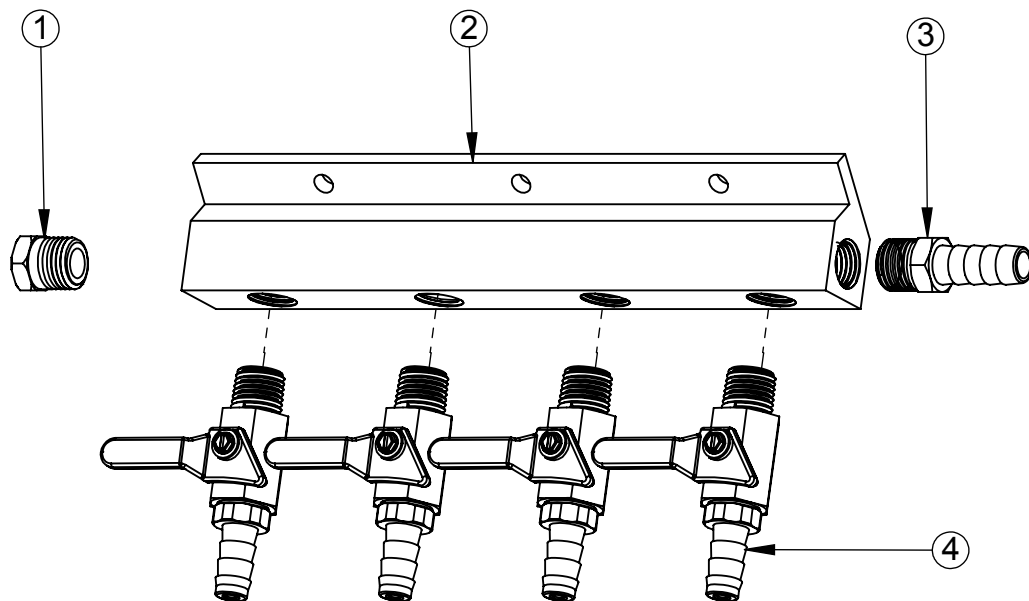

1744

MANIFOLD 4-WAY W/O SAFETY

PARTS BREAKDOWN

ITEM NO:

PART NO:

DESCRIPTION:

1.	665U	-PLUG, HEX 1/4 NPT RH
2.	1744-1	-MANIFOLD, 4 WAY
3.	617-375	-FITTING, BARB 3/8 X 1/4 NPT
4.	1600	-VALVE, SHUTOFF, 5/16 BARB X 1/4 NPT