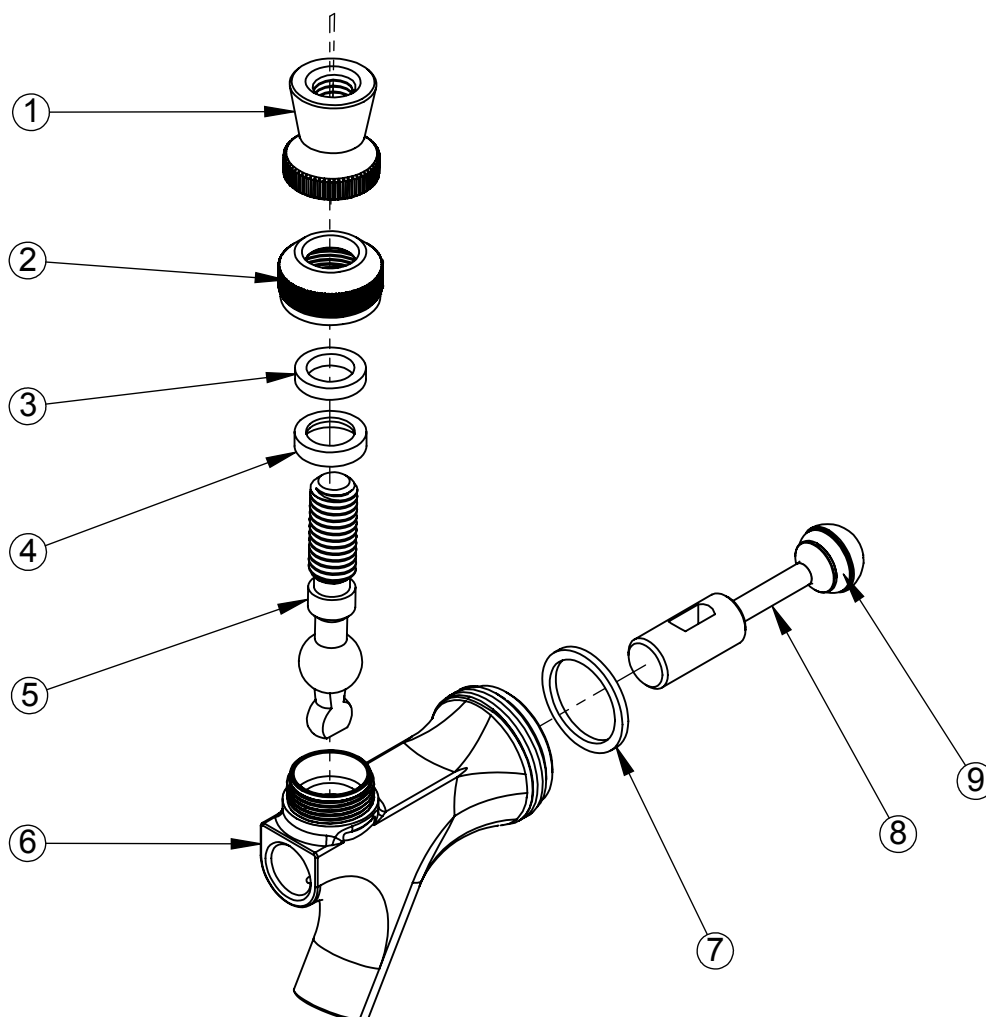

BF1001 CHROME FAUCET W/ BRASS LEVER

PARTS BREAKDOWN

ITEM NO:

PART NO:

DESCRIPTION:

1	70105	COLLAR, FAUCET, CHROME
2	70166-01	BONNET, FAUCET
3	70108	WASHER, FRICTION
4	70104	WASHER, BALL
5	70102-01	LEVER, FAUCET, BRASS
6	70101-01	BODY, FAUCET, CHROME
7	70107	GASKET, FAUCET, BODY
8	70103-04	SHAFT ASSY, CHROME W/ SEAT
9	70110	SEAT, VALVE SHAFT