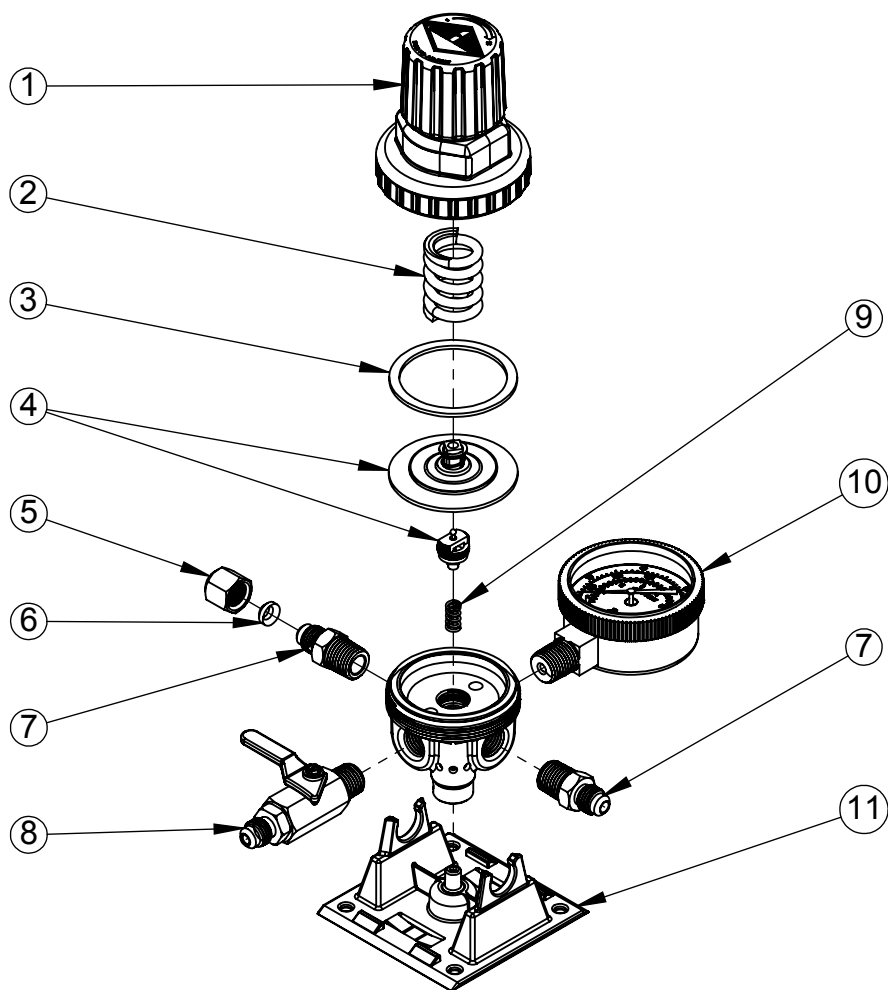

T5261ST REGULATOR ASSEMBLY

PARTS BREAKDOWN

<u>ITEM</u>	<u>PART NO</u>	<u>DESCRIPTION</u>
1.	740-601	-POLY BONNET ASSEMBLY, GOLD CAP
2.	***	-HIGH PRESSURE DIAPHRAGM SPRING
3.	***	-DIAPHRAGM/BONNET GASKET
4.	7740-15	-DIAPHRAGM REPAIR KIT - 2" BALL/SOCKET TYPE DIAPHRAGM, CAPSULE, AND FLAT SEAL
5.	5232B	-CAP, 1/4" SAE FLARE
6.	***	-FLARE WASHER
7.	5153B	-1/4" SAE FLARE FITTING
8.	6600	-1/4" SAE FLARE FITTING WITH SHUT-OFF
9.	***	-CAPSULE SPRING
10.	624-1	-100 PSI GAUGE
11.	08-1080-00	-POLY BRACKET, SNAP FIT

*** NOT NORMALLY REPLACED WHEN REPAIRING REGULATOR