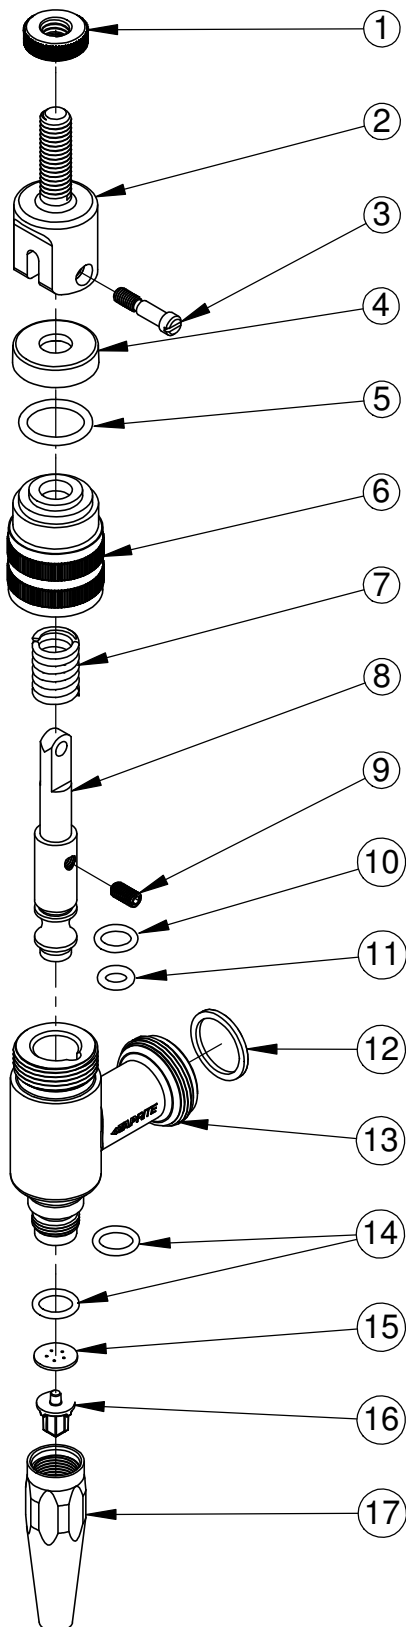

SF2004 GOLD PVD STOUT FAUCET

PARTS BREAKDOWN

<u>ITEM</u>	<u>PART NO</u>	<u>DESCRIPTION</u>
1	SF2004-18	- STOP NUT, S/S, GOLD
2	SF2004-01	- LEVER, S/S, GOLD
3	SF2003-02	- SCREW, LEVER, S/S
4	SF2003-03	- CAP, SLIDING
5	SF2003-04	- O-RING, SCREW CAP
6	SF2004-05	- SCREW CAP, S/S, GOLD
7	SF2003-06	- SPRING, S/S
8	SF2003-08	- PISTON, S/S
9	SF2003-17	- DOWEL PIN, S/S
10	SF2003-09	- O-RING, UPPER PISTON
11	SF2003-12	- O-RING, LOWER PISTON
12	70107	- GASKET, FAUCET BODY
13	****	- HOUSING, BODY, GOLD
14	SF2003-13	- O-RING, NOZZLE
15	SF2003-14	- JET DISC, S/S
16	SF2003-15	- REGULATION CONE
17	SF2003-16	- NOZZLE, S/S

**** NOT USUALLY REPLACED
AS PART OF REPAIR