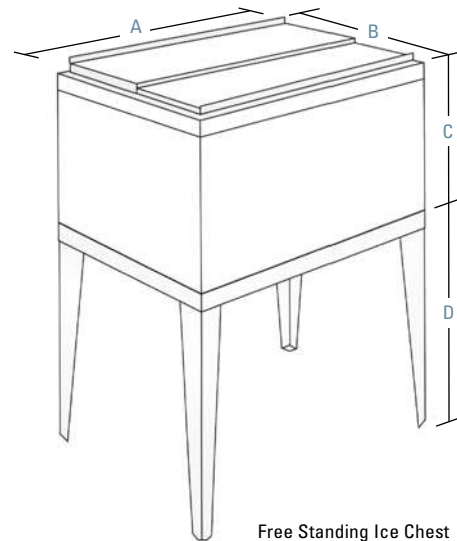

► Drop-In Ice Chest:

Options	Ice Capacity	A	B	C	D	E
1522	60 lbs (27.21 kg)	16 7/8" (428.6mm)	23 7/8" (606.4mm)	14 1/4" (362.0mm)	15" (381.0mm)	22" (558.8mm)
2123	80 lbs (36.29 kg)	22 3/4" (577.9mm)	24 3/4" (628.7mm)	14 1/4" (362.0mm)	21" (533.4mm)	23" (584.2mm)
2123	100 lbs (45.36 kg)	22 3/4" (577.9mm)	24 3/4" (628.7mm)	18 1/4" (463.6mm)	21" (533.4mm)	23" (584.2mm)