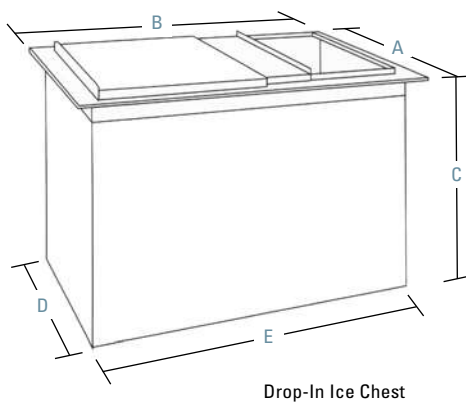

► Drop-In Ice Chest:

Options	Ice Capacity	A	B	C	D	E
1522	60 lbs (27.21 kg)	16 7/8" (428.6mm)	23 7/8" (606.4mm)	14 1/4" (362.0mm)	15" (381.0mm)	22" (558.8mm)
2123	80 lbs (36.29 kg)	22 3/4" (577.9mm)	24 3/4" (628.7mm)	14 1/4" (362.0mm)	21" (533.4mm)	23" (584.2mm)
2123	100 lbs (45.36 kg)	22 3/4" (577.9mm)	24 3/4" (628.7mm)	18 1/4" (463.6mm)	21" (533.4mm)	23" (584.2mm)